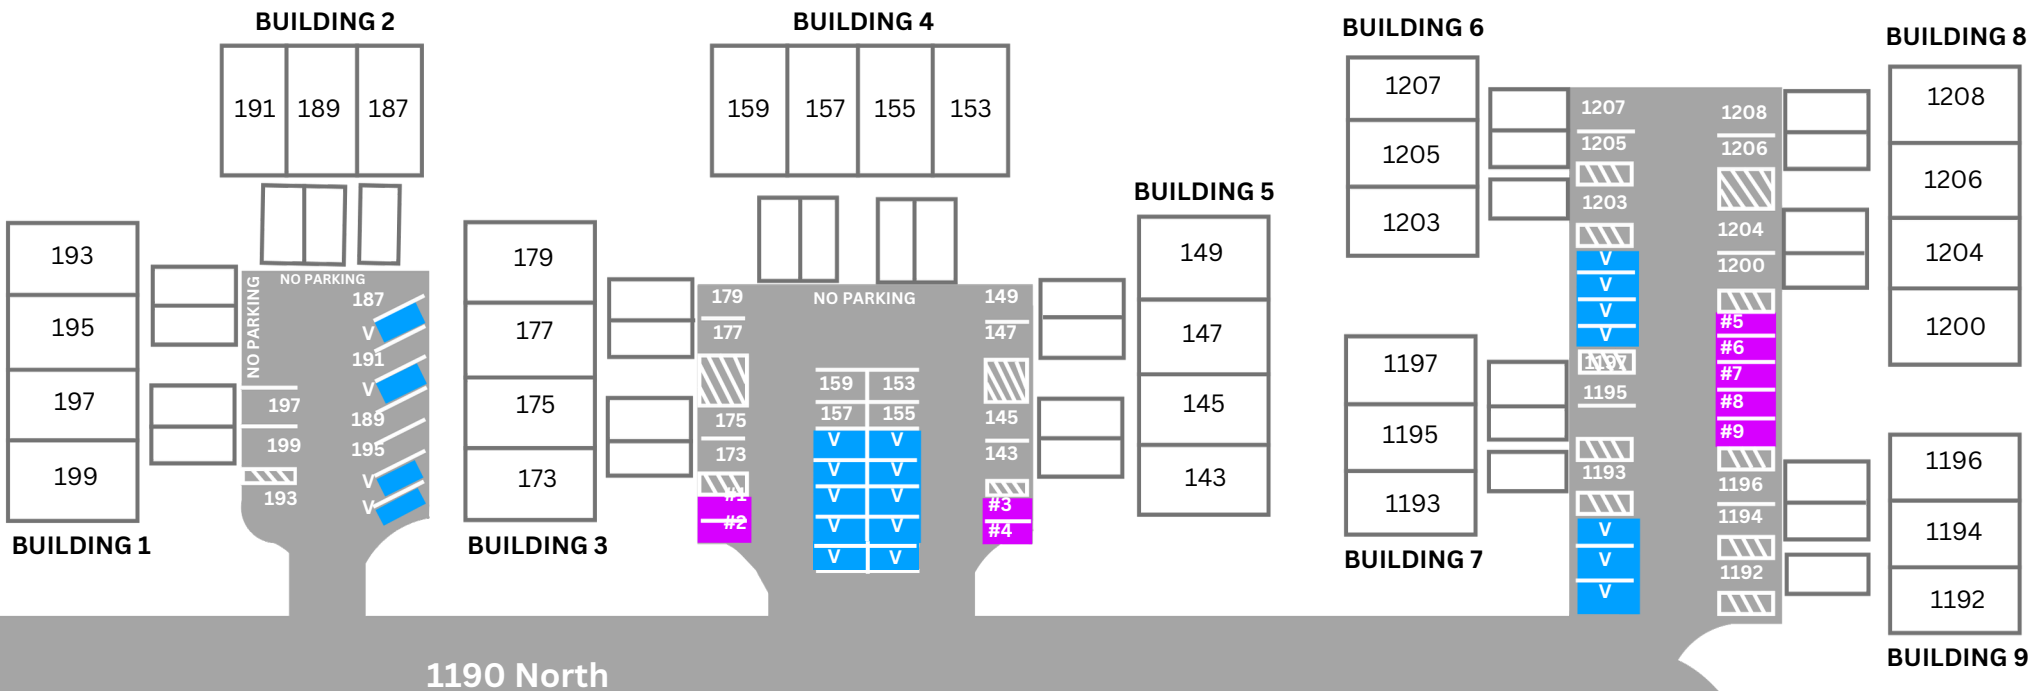

HARTFORD PARK HOA PARKING MAP

1250 North

1190 North

MAP KEY

- VISITOR PARKING
- RESERVED STALLS
- NO PARKING