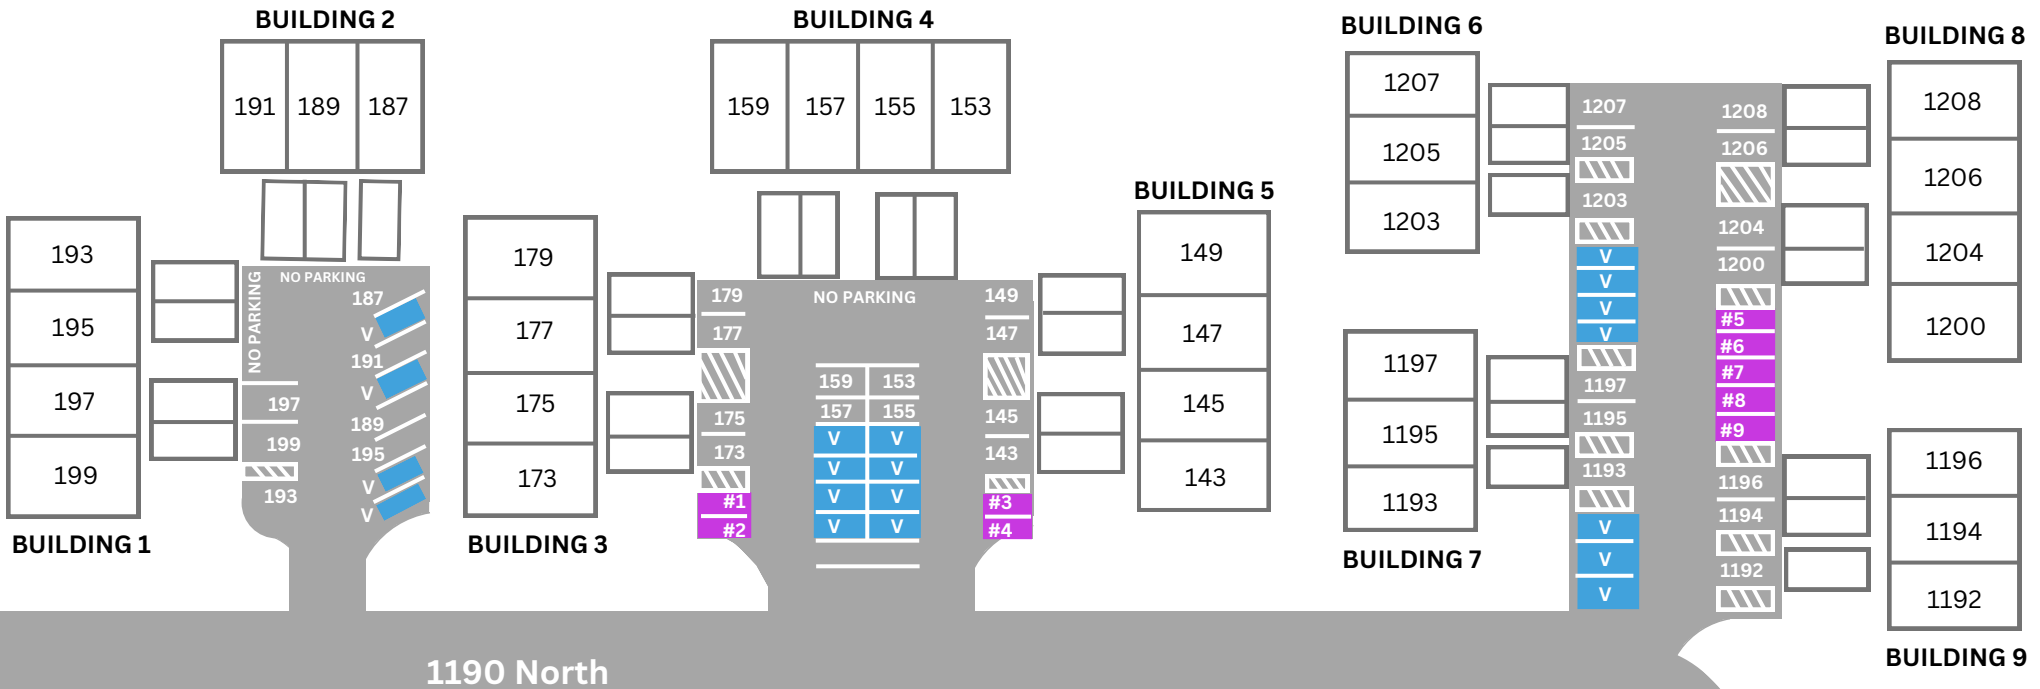

HARTFORD PARK HOA PARKING MAP

1250 North

MAP KEY

- VISITOR PARKING
- RESERVED STALLS
- NO PARKING